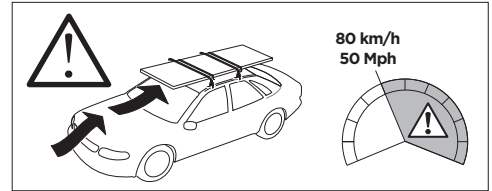

1

Kit 5215

HYUNDAI Kona, 5-dr SUV, 18-*

*without roof railing

ISO 11154-E